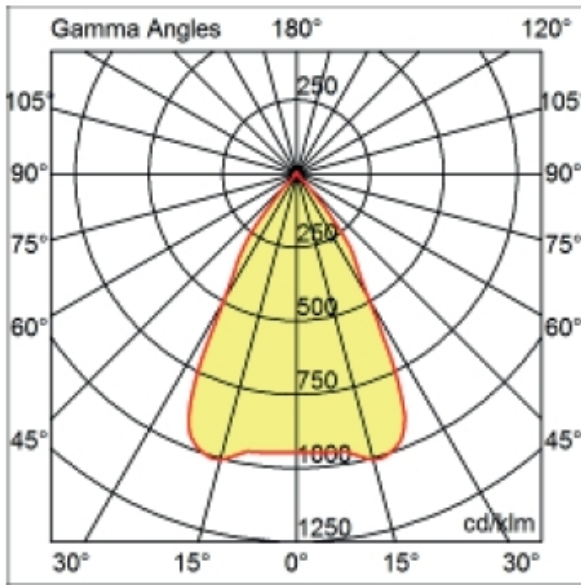

DIXIT RA14 RECESSED

A56093-

PROJECT	
TYPE	
SPECIFIER	
QUANTITY	
DATE	

Matte White

Silver

	DP	DV	
Dimming	Phase	0-10V	
Color Temperature	27K 2700K	30K 3000K	35K 3500K
		40K 4000K	K°

Order Example **K°**
L5XXXXXX-DV-30K
0-10V
3000K