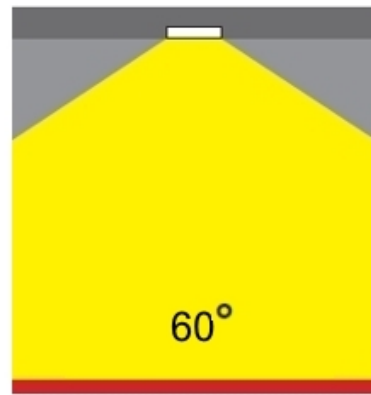

DIXIT RA14 RECESSED

A56093-

PROJECT	
TYPE	
SPECIFIER	
QUANTITY	
DATE	

Matte White

Silver

	DP	DV	
Dimming	Phase	0-10V	
Color Temperature	27K 2700K	30K 3000K	35K 3500K
		40K 4000K	K°

Order Example **K°**
L5XXXXXX-DV-30K
0-10V
3000K